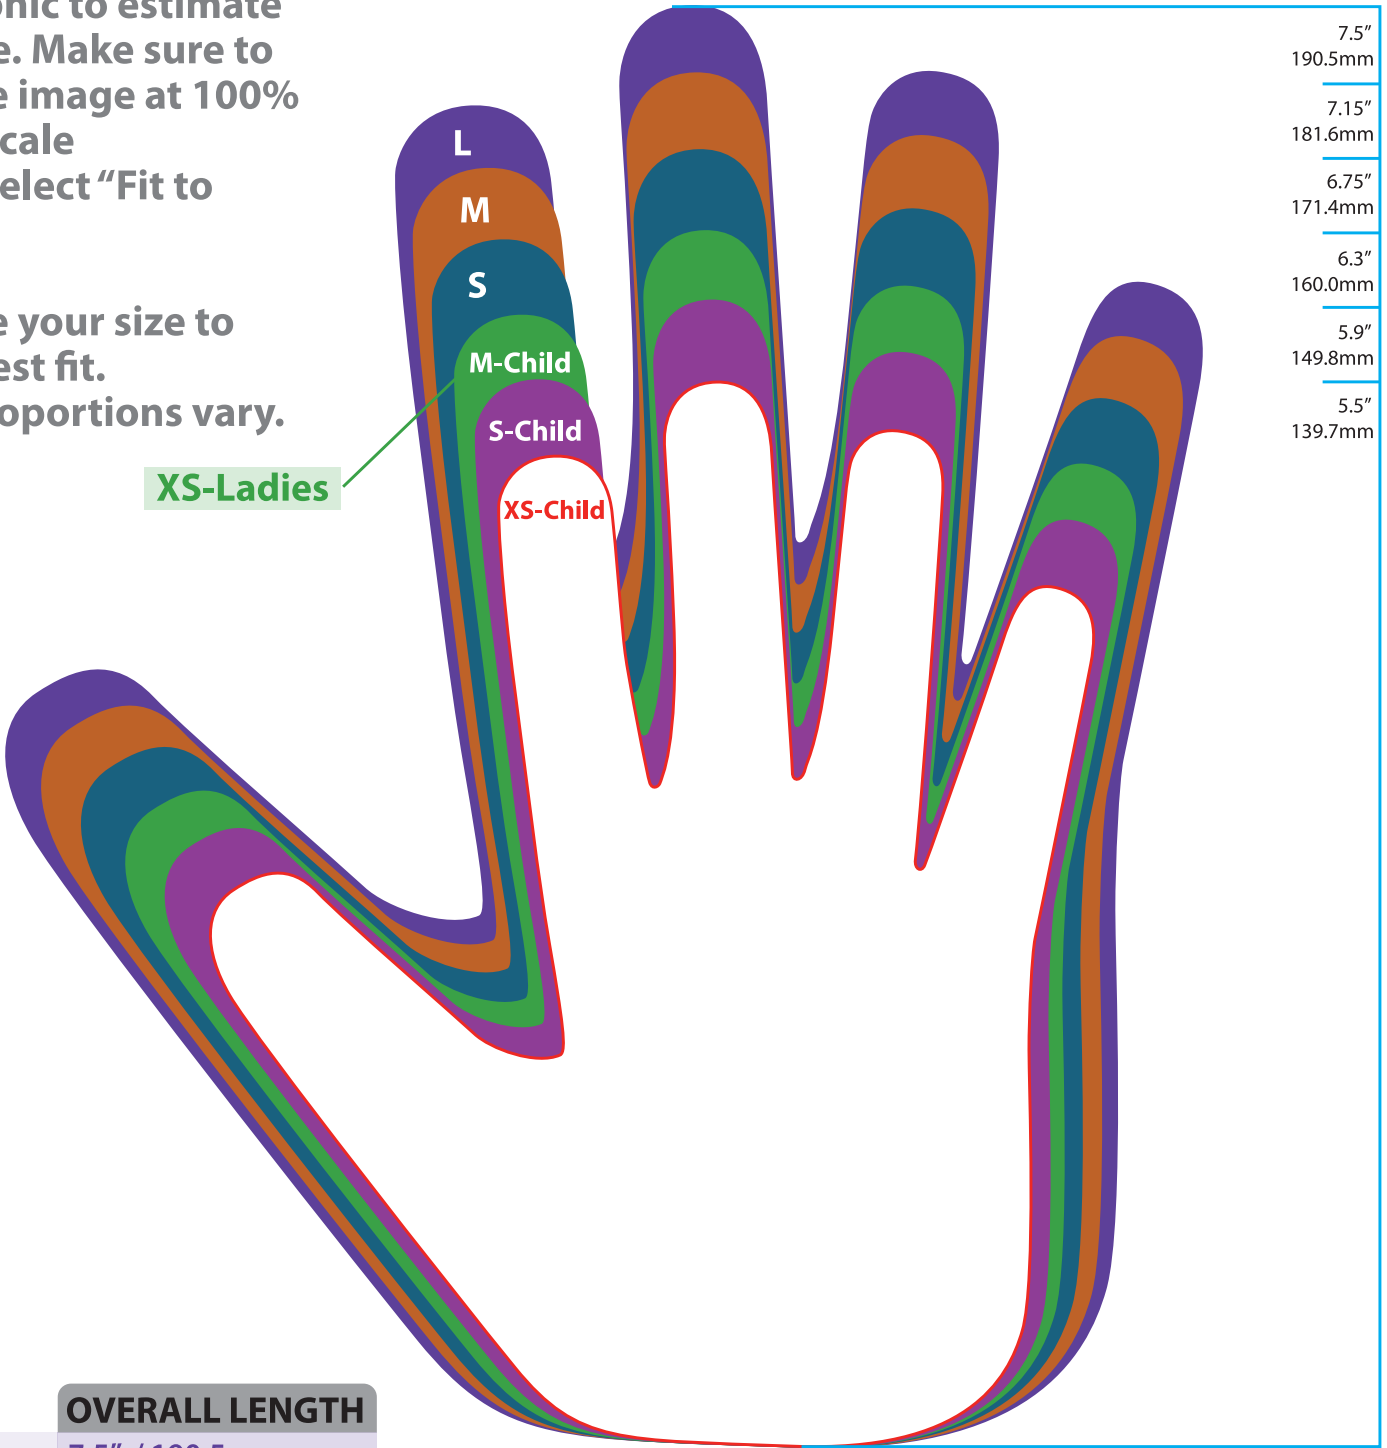

LADIES / KIDS

RAVX GLOVES SIZING CHART

Place your hand over the graphic to estimate your size. Make sure to print the image at 100% Do not scale Do not select "Fit to page"

Estimate your size to the closest fit. Hand proportions vary.

XS-Ladies

OVERALL LENGTH

L-Ladies	7.5" / 190.5mm
M-Ladies	7.15" / 181.6mm
S-Ladies	6.75" / 171.4mm
XS-Ladies	6.3" / 160.0mm
M-Child	6.3" / 160.0mm
S-Child	5.9" / 149.8mm
XS-Child	5.5" / 139.7mm

for more information visit ravx.com