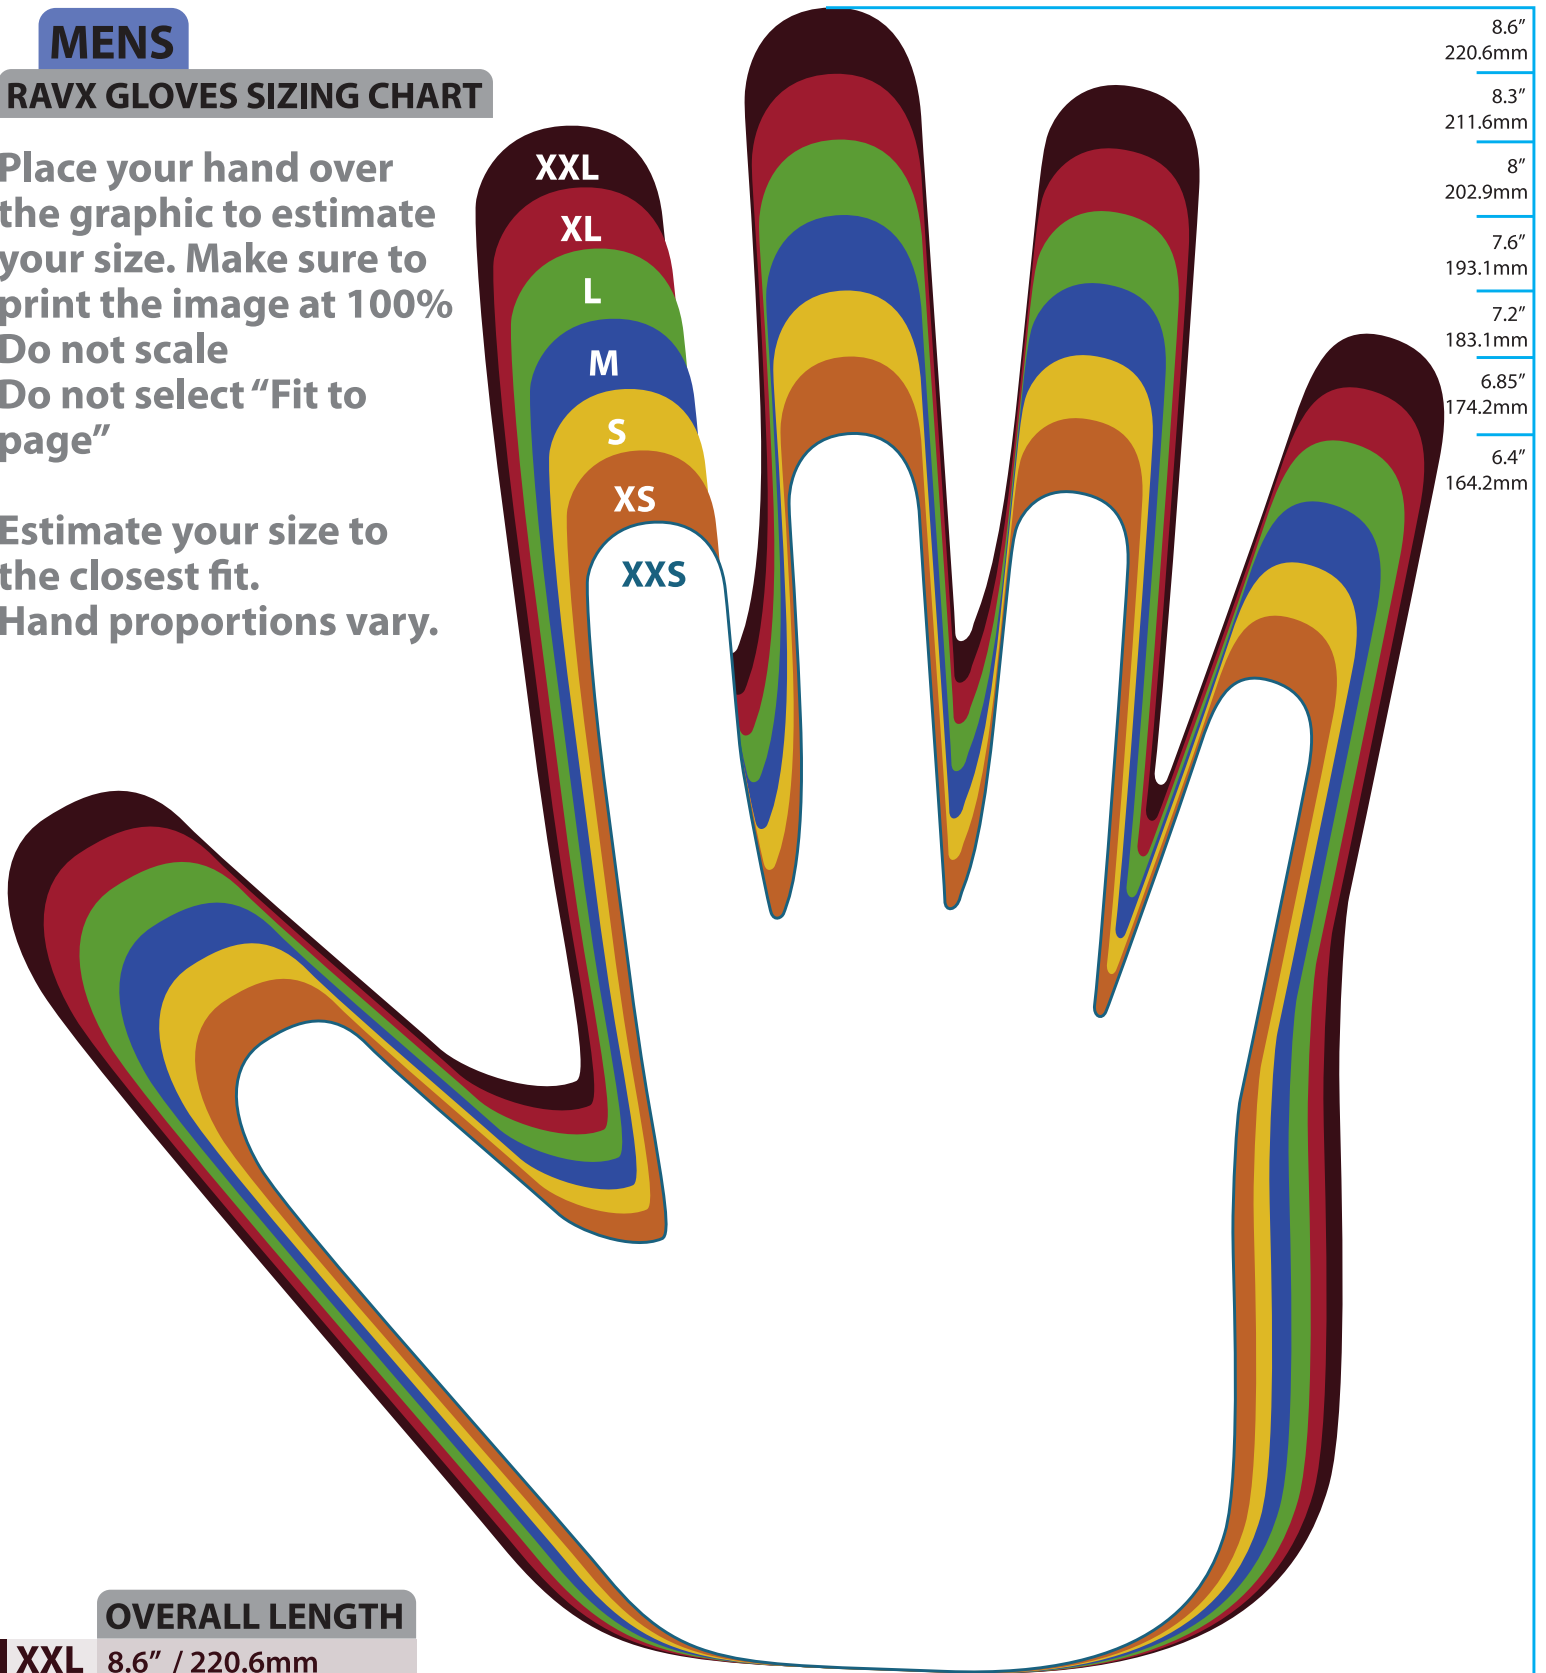

## RAVX GLOVES SIZING CHART

Place your hand over the graphic to estimate your size. Make sure to print the image at 100%  
Do not scale  
Do not select "Fit to page"

Estimate your size to the closest fit.  
Hand proportions vary.

- 8.6" / 220.6mm
- 8.3" / 211.6mm
- 8" / 202.9mm
- 7.6" / 193.1mm
- 7.2" / 183.1mm
- 6.85" / 174.2mm
- 6.4" / 164.2mm

### OVERALL LENGTH

<b>XXL</b>	8.6" / 220.6mm
<b>XL</b>	8.3" / 211.6mm
<b>L</b>	8" / 202.9mm
<b>M</b>	7.6" / 193.1mm
<b>S</b>	7.2" / 183.1mm
<b>XS</b>	6.85" / 174.2mm
<b>XXS</b>	6.4" / 164.2mm

for more information  
visit [ravx.com](http://ravx.com)